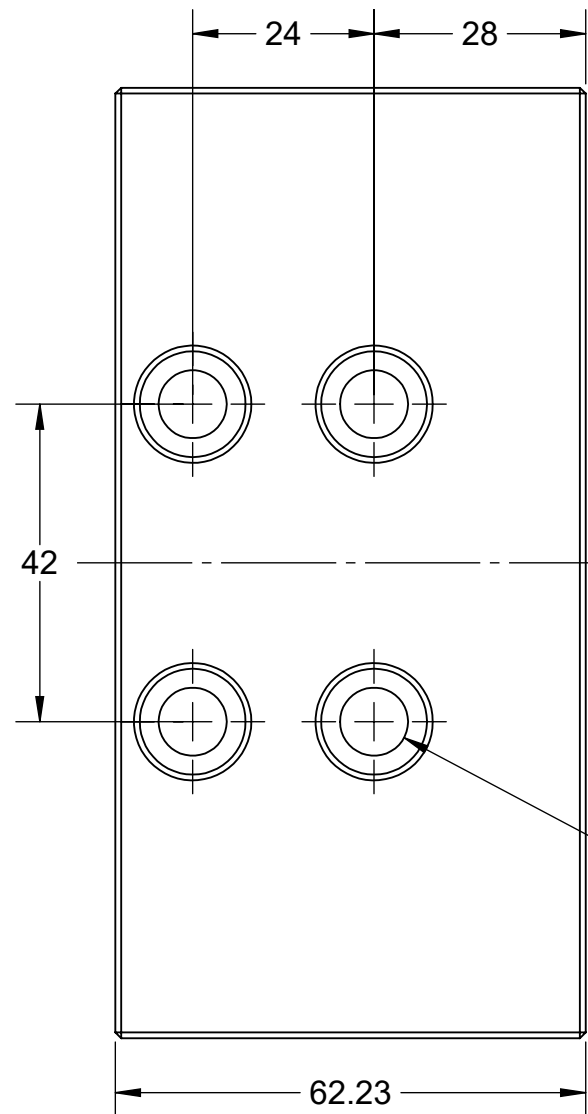

8

7

6

5

4

3

2

1

MATERIAL:
VAJ52X: 6061 ALUMINUM JAW
VSJ52X: 1018 STEEL JAW

VAJ52X VSJ52X

4x $\phi 9.0$ THRU ALL
 $\square \phi 14.0 \nabla 28.0$

SECTION A-A

MILLIMETER			
WWW.5THAXIS.COM 7140 ENGINEER ROAD SAN DIEGO, CA 92111 P (858) 505-0432			
THIRD ANGLE PROJECTION		DESCRIPTION SOFT JAW FOR X-VERSION VISES	
SIZE B	PART NO. VAJ52X/VSJ52X	REV B	
DO NOT SCALE DRAWING		SCALE 1:1	WEIGHT:
		SHEET 1 OF 1	