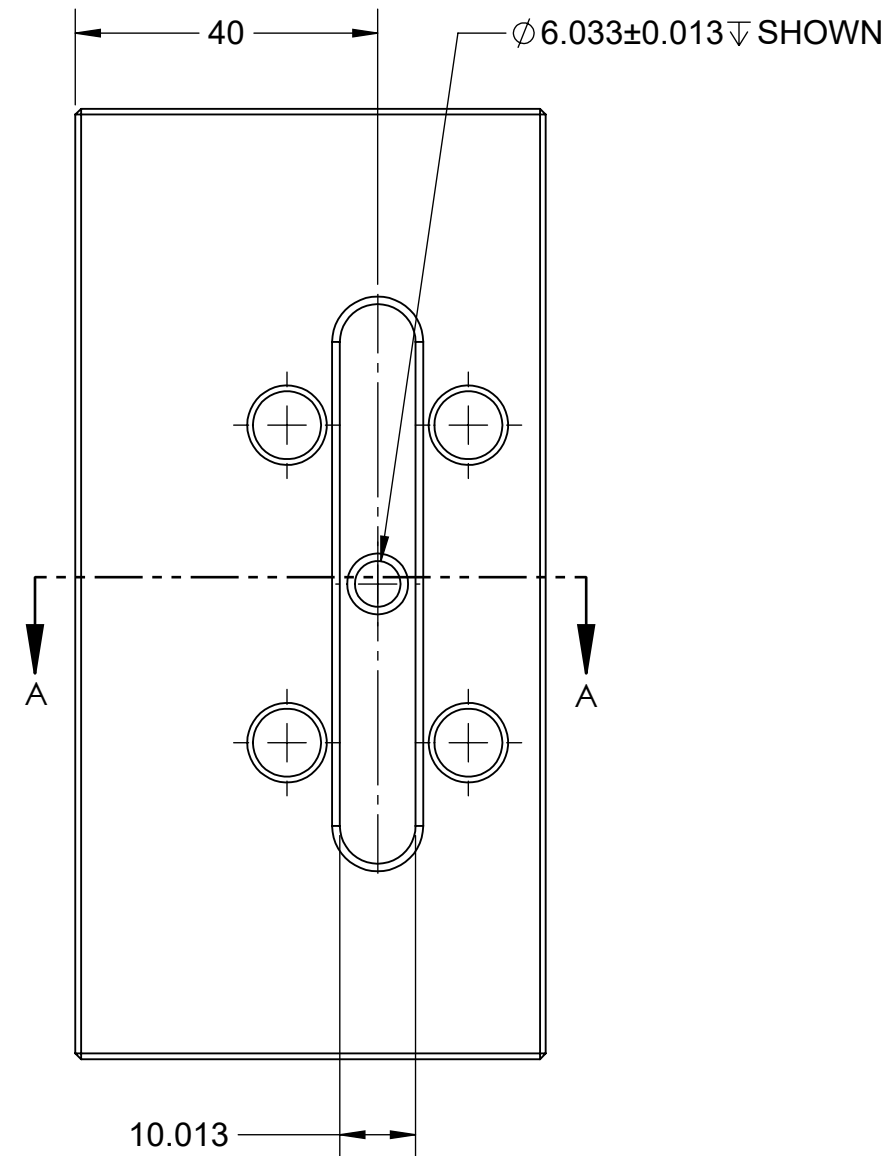

8

7

6

5

4

3

2

1

MATERIAL:
VAJ52X: 6061 ALUMINUM JAW
VSJ52X: 1018 STEEL JAW

VAJ52X VSJ52X

4x $\phi 9.0$ THRU ALL
 $\square \phi 14.0 \nabla 28.0$

SECTION A-A

MILLIMETER			
WWW.5THAXIS.COM 7140 ENGINEER ROAD SAN DIEGO, CA 92111 P (858) 505-0432			
THIRD ANGLE PROJECTION		DESCRIPTION SOFT JAW FOR X-VERSION VISES	
SIZE B	PART NO. VAJ52X/VSJ52X	REV B	
DO NOT SCALE DRAWING		SCALE 1:1	WEIGHT:
		SHEET 1 OF 1	