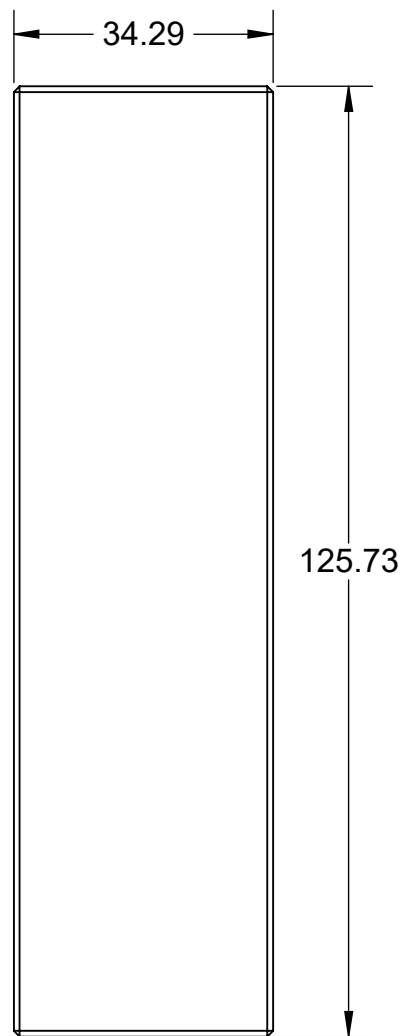

8

7

6

5

4

3

2

1

MATERIAL:
VAJ52X: 6061 ALUMINUM JAW
VSJ52X: 1018 STEEL JAW

VAJ52X VSJ52X

4x $\phi 9.0$ THRU ALL
 $\square \phi 14.0 \nabla 28.0$

SECTION A-A

MILLIMETER			
WWW.5THAXIS.COM 7140 ENGINEER ROAD SAN DIEGO, CA 92111 P (858) 505-0432			
THIRD ANGLE PROJECTION		DESCRIPTION SOFT JAW FOR X-VERSION VISES	
SIZE B	PART NO. VAJ52X/VSJ52X	REV B	
DO NOT SCALE DRAWING		SCALE 1:1	WEIGHT:
		SHEET 1 OF 1	