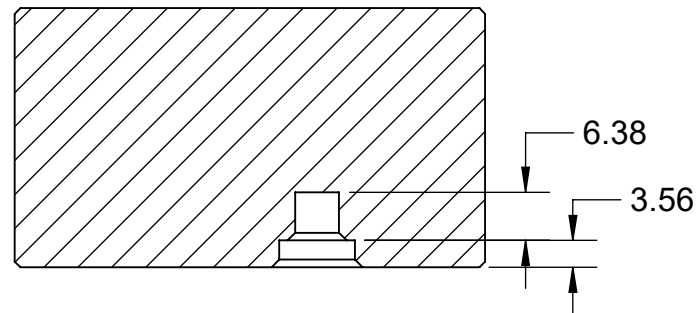

MATERIAL:
VAJ52X: 6061 ALUMINUM JAW
VSJ52X: 1018 STEEL JAW

VAJ52X VSJ52X

4x $\phi 9.0$ THRU ALL
 $\square \phi 14.0 \nabla 28.0$

SECTION A-A

MILLIMETER			
WWW.5THAXIS.COM 7140 ENGINEER ROAD SAN DIEGO, CA 92111 P (858) 505-0432			
THIRD ANGLE PROJECTION		DESCRIPTION SOFT JAW FOR X-VERSION VISES	
SIZE B	PART NO. VAJ52X/VSJ52X	REV B	
DO NOT SCALE DRAWING		SCALE 1:1	WEIGHT:
		SHEET 1 OF 1	