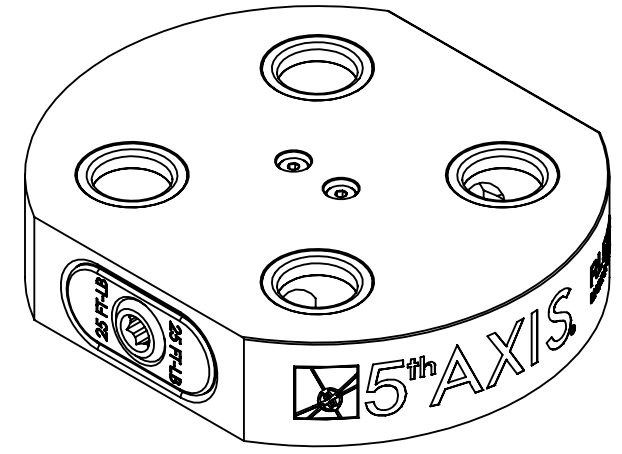

**MATERIAL:**  
 RL52A-4: 6061 ALUMINUM BODY  
 RL52S-4: 1018 STEEL BODY

# RL52A-4 RL52S-4

<b>MILLIMETER</b>				
WWW.5THAXIS.COM 7140 ENGINEER ROAD SAN DIEGO, CA 92111 P (858) 505-0432				
THIRD ANGLE PROJECTION		DESCRIPTION	<b>ROCKLOCK™ 52MM LOW-PROFILE BASE</b>	
SIZE	PART NO.	<b>RL52A-4 / RL52S-4</b>		REV
<b>B</b>				<b>B</b>
DO NOT SCALE DRAWING		SCALE 1:1	WEIGHT:	SHEET 1 OF 2

# RL52A-4 RL52S-4

NOTE:  
 NOT CUSTOMER  
 REMOVABLE/  
 SERVICEABLE

ITEM NO.	PART NUMBER	DESCRIPTION	QTY.
1	RL52-14A/S	ROCKLOCK™ BASE	1
2	RL52-2L	LEFT ROCKLOCK™ TRUCK	1
3	RL52-2R	RIGHT ROCKLOCK™ TRUCK	1
4	RL52-3	ROCKLOCK™ LEAD SCREW	1
5	22X16.DB	PRECISION BUSHING	4
6	SB43	SHOULDER BOLT	2
7	-	BUNA-N O-RING, 3/32 - #106	4
8	-	BUNA-N O-RING, 1/16 - #023	2
9	MCMASTER 9750K72	POLYETHYLENE PANEL PLUGS 16-18mm (NOT SHOWN)	4