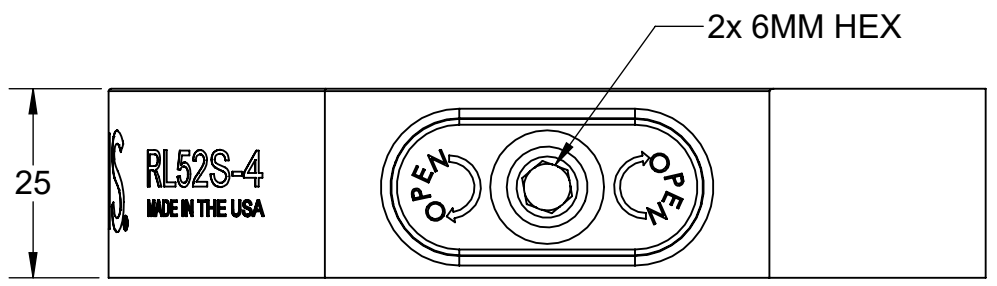

**MATERIAL:**  
 RL52A-4: 6061 ALUMINUM BODY  
 RL52S-4: 1018 STEEL BODY

# RL52A-4 RL52S-4

<b>MILLIMETER</b>				
WWW.5THAXIS.COM 7140 ENGINEER ROAD SAN DIEGO, CA 92111 P (858) 505-0432				
THIRD ANGLE PROJECTION		DESCRIPTION	<b>ROCKLOCK™ 52MM LOW-PROFILE BASE</b>	
SIZE	PART NO.	<b>RL52A-4 / RL52S-4</b>		REV
<b>B</b>				<b>B</b>
DO NOT SCALE DRAWING		SCALE 1:1	WEIGHT:	SHEET 1 OF 2