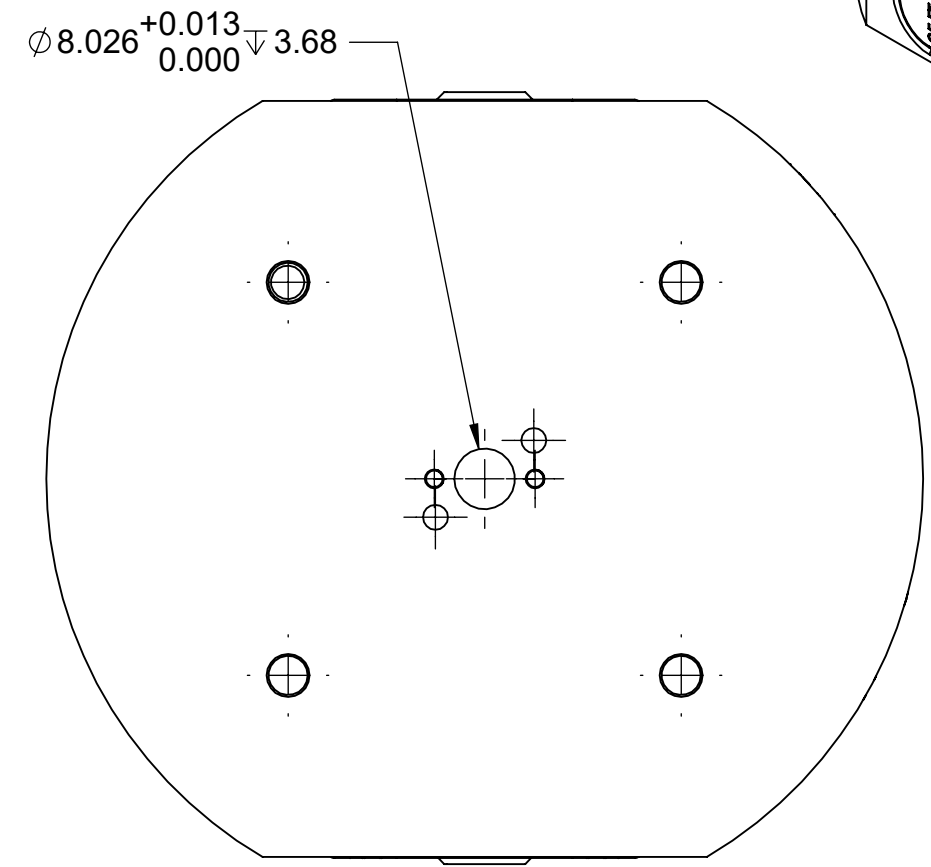

**MATERIAL:**  
 RL52A-4: 6061 ALUMINUM BODY  
 RL52S-4: 1018 STEEL BODY

# RL52A-4 RL52S-4

<b>MILLIMETER</b>				
WWW.5THAXIS.COM 7140 ENGINEER ROAD SAN DIEGO, CA 92111 P (858) 505-0432				
THIRD ANGLE PROJECTION		DESCRIPTION	<b>ROCKLOCK™ 52MM LOW-PROFILE BASE</b>	
SIZE	PART NO.	<b>RL52A-4 / RL52S-4</b>		REV
<b>B</b>				<b>B</b>
DO NOT SCALE DRAWING		SCALE 1:1	WEIGHT:	SHEET 1 OF 2

FOR REFERENCE ONLY - NOT FOR RESALE

<b>MILLIMETER</b>				
WWW.5THAXIS.COM 7140 ENGINEER ROAD SAN DIEGO, CA 92111 P (858) 505-0432				
THIRD ANGLE PROJECTION		DESCRIPTION	ROCKLOCK™ 52MM LOW-PROFILE BASE	
SIZE	PART NO.	REV		
<b>B</b>	<b>RL52A-4 / RL52S-4</b>	<b>B</b>		
DO NOT SCALE DRAWING		SCALE 1:1	WEIGHT:	SHEET 2 OF 2