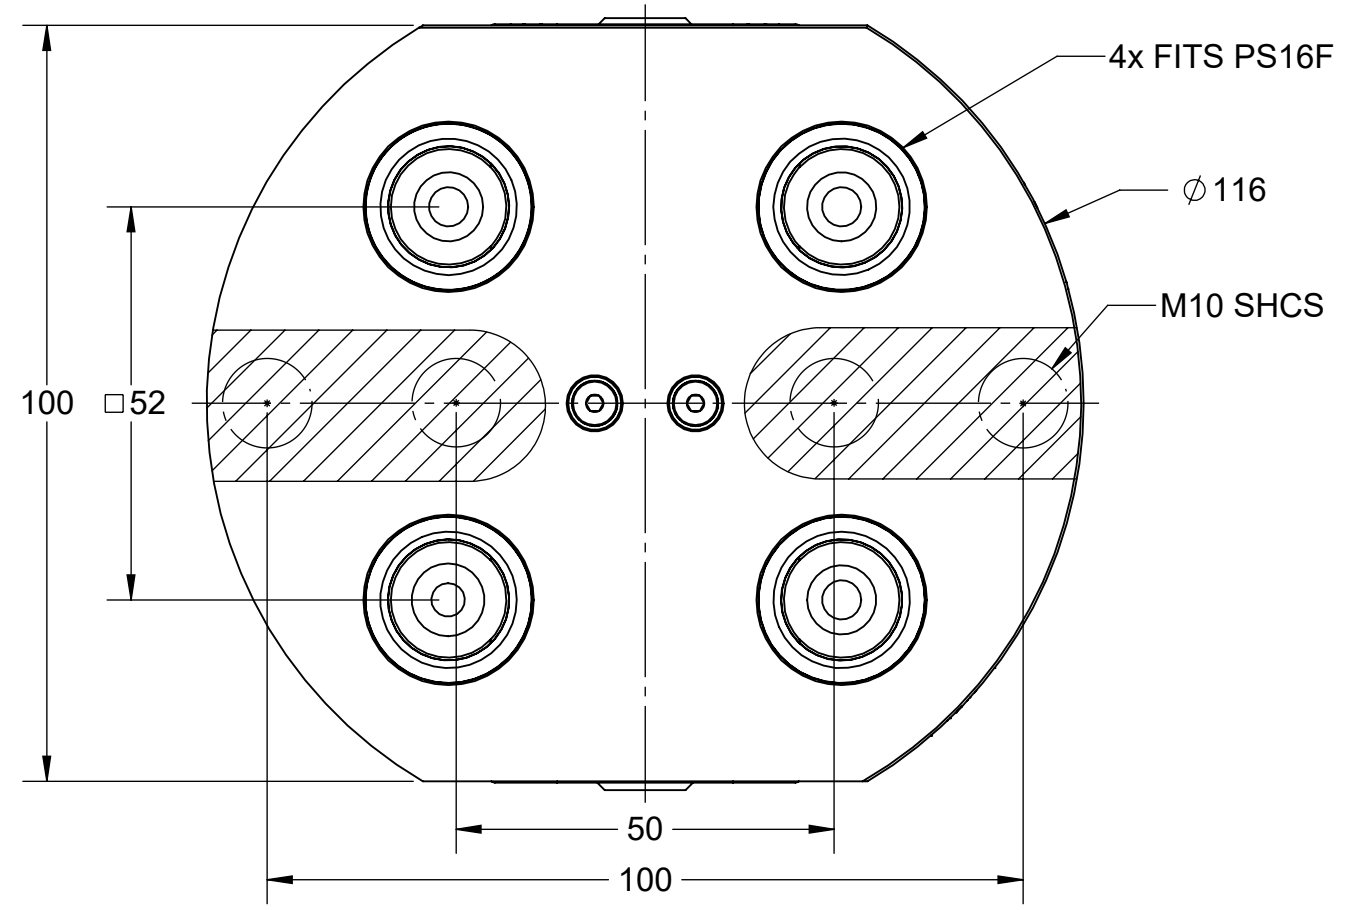

**MATERIAL:**  
 RL52A-4: 6061 ALUMINUM BODY  
 RL52S-4: 1018 STEEL BODY

# RL52A-4 RL52S-4

<b>MILLIMETER</b>				
WWW.5THAXIS.COM 7140 ENGINEER ROAD SAN DIEGO, CA 92111 P (858) 505-0432				
THIRD ANGLE PROJECTION		DESCRIPTION	<b>ROCKLOCK™ 52MM LOW-PROFILE BASE</b>	
SIZE	PART NO.	<b>RL52A-4 / RL52S-4</b>		REV
<b>B</b>				<b>B</b>
DO NOT SCALE DRAWING		SCALE 1:1	WEIGHT:	SHEET 1 OF 2

# RL52A-4 RL52S-4

NOTE:  
 NOT CUSTOMER  
 REMOVABLE/  
 SERVICEABLE

ITEM NO.	PART NUMBER	DESCRIPTION	QTY.
1	RL52-14A/S	ROCKLOCK™ BASE	1
2	RL52-2L	LEFT ROCKLOCK™ TRUCK	1
3	RL52-2R	RIGHT ROCKLOCK™ TRUCK	1
4	RL52-3	ROCKLOCK™ LEAD SCREW	1
5	22X16.DB	PRECISION BUSHING	4
6	SB43	SHOULDER BOLT	2
7	-	BUNA-N O-RING, 3/32 - #106	4
8	-	BUNA-N O-RING, 1/16 - #023	2
9	MCMASTER 9750K72	POLYETHYLENE PANEL PLUGS 16-18mm (NOT SHOWN)	4