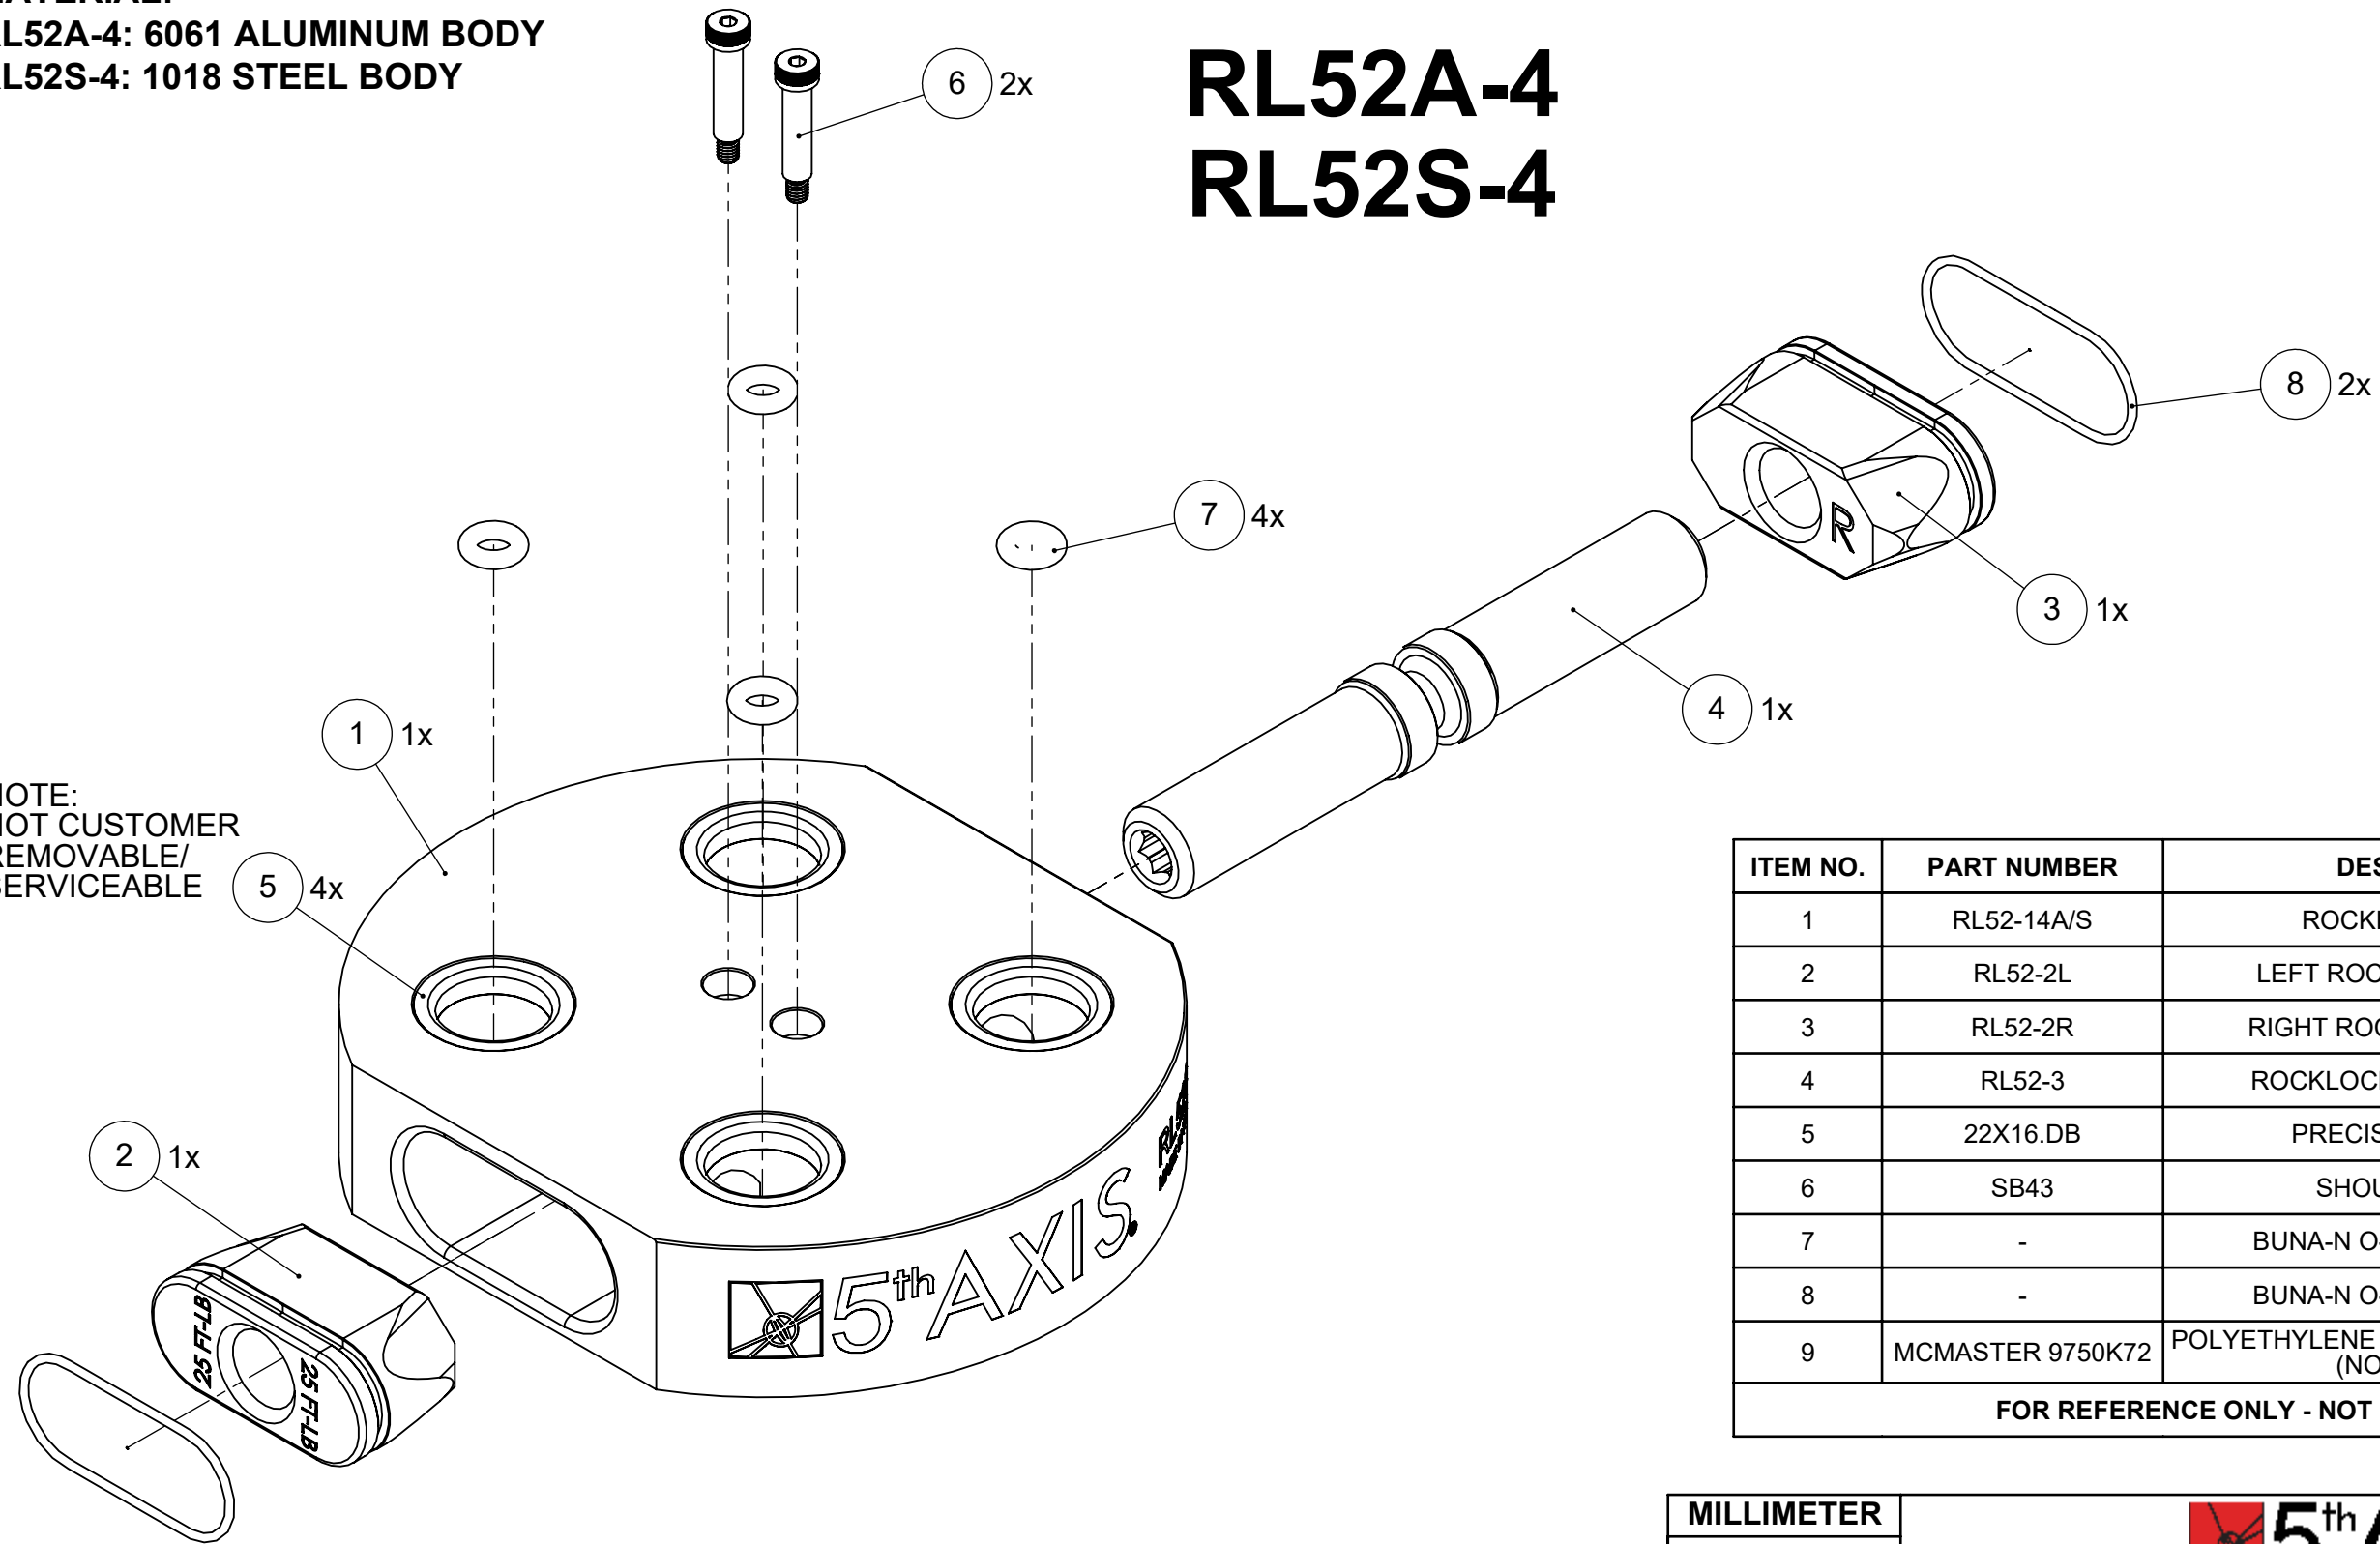

**MATERIAL:**  
 RL52A-4: 6061 ALUMINUM BODY  
 RL52S-4: 1018 STEEL BODY

# RL52A-4 RL52S-4

<b>MILLIMETER</b>				
WWW.5THAXIS.COM 7140 ENGINEER ROAD SAN DIEGO, CA 92111 P (858) 505-0432				
THIRD ANGLE PROJECTION		DESCRIPTION	<b>ROCKLOCK™ 52MM LOW-PROFILE BASE</b>	
SIZE	PART NO.	<b>RL52A-4 / RL52S-4</b>		REV
<b>B</b>				<b>B</b>
DO NOT SCALE DRAWING		SCALE 1:1	WEIGHT:	SHEET 1 OF 2

# RL52A-4 RL52S-4

NOTE:  
 NOT CUSTOMER  
 REMOVABLE/  
 SERVICEABLE

ITEM NO.	PART NUMBER	DESCRIPTION	QTY.
1	RL52-14A/S	ROCKLOCK™ BASE	1
2	RL52-2L	LEFT ROCKLOCK™ TRUCK	1
3	RL52-2R	RIGHT ROCKLOCK™ TRUCK	1
4	RL52-3	ROCKLOCK™ LEAD SCREW	1
5	22X16.DB	PRECISION BUSHING	4
6	SB43	SHOULDER BOLT	2
7	-	BUNA-N O-RING, 3/32 - #106	4
8	-	BUNA-N O-RING, 1/16 - #023	2
9	MCMASTER 9750K72	POLYETHYLENE PANEL PLUGS 16-18mm (NOT SHOWN)	4